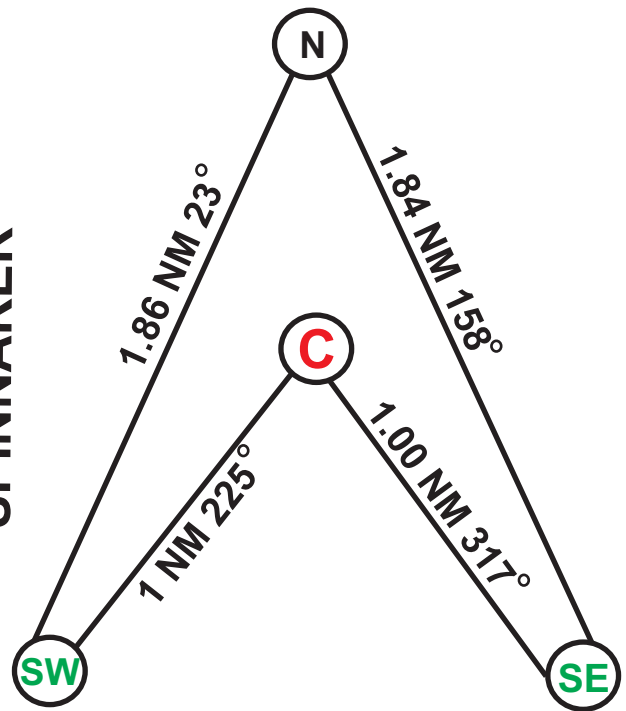

Jazzy
GEAR
WWW.TEAMJAZZY.COM

N-SE-C-SW-N

NOT FOR NAVIGATION

S 1

6.80 NM

SPINNAKER