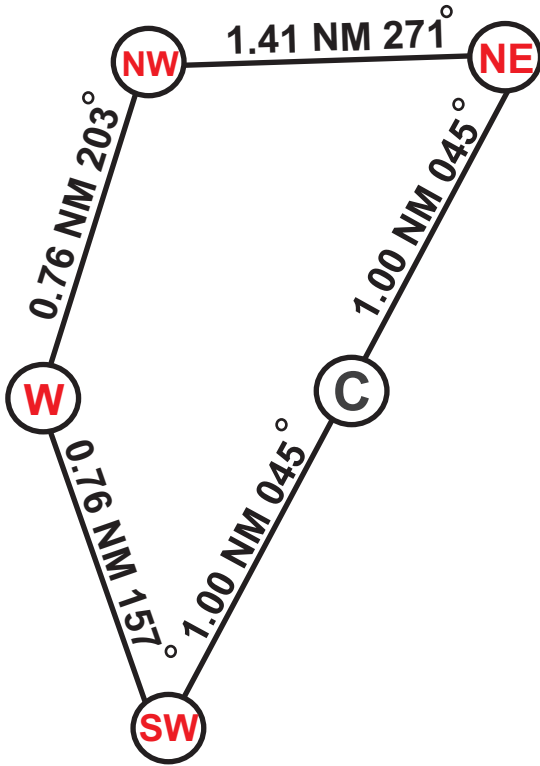

SE 1

6.48NM

SPINNAKER

Jazzy
GEAR
WWW.TEAMJAZZY.COM

N-SE-E-C-SE-N

NOT FOR NAVIGATION

SE 2

5.70 NM

SPINNAKER

Jazzy
GEAR
WWW.TEAMJAZZY.COM

N-SE-C-SW-N

NOT FOR NAVIGATION

S 1

6.80 NM

SPINNAKER

Jazzy
GEAR
WWW.TEAMJAZZY.COM

N-S-SE-C-S-N

NOT FOR NAVIGATION

S 2

5.80 NM

SPINNAKER

Jazzy
GEAR
WWW.TEAMJAZZY.COM

N-S-NE-C-N

NOT FOR NAVIGATION

NE 2

4.95 NM

SPINNAKER

Jazzy
GEAR
WWW.TEAMJAZZY.COM

C-NE-NW-W-SW-C

NOT FOR NAVIGATION

NE 3

6.00 NM