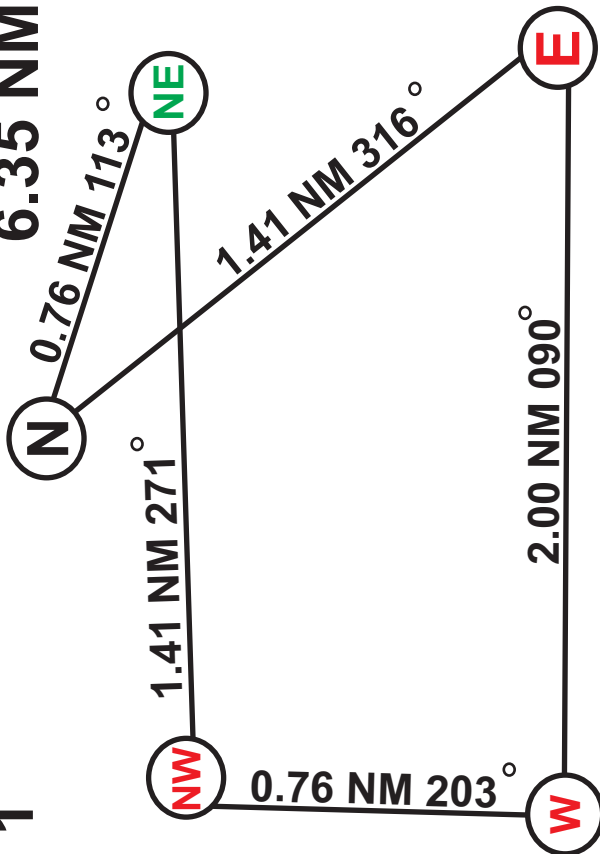

NE 2

4.95 NM

SPINNAKER

Jazzy
GEAR
WWW.TEAMJAZZY.COM

C-NE-NW-W-SW-C

NOT FOR NAVIGATION

NE 3

6.00 NM

SPINNAKER

Jazzy
GEAR
WWW.TEAMJAZZY.COM

C-NE-SW-NE-C

NOT FOR NAVIGATION

E 1

6.35 NM

SPINNAKER

Jazzy
GEAR
WWW.TEAMJAZZY.COM