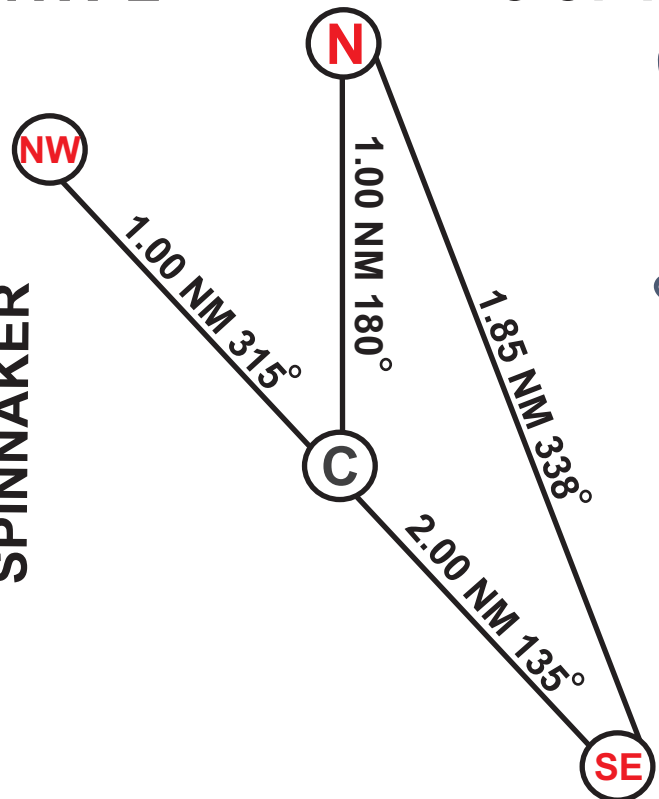

SPINNAKER

Jazzy
GEAR
WWW.TEAMJAZZY.COM

C-W-E-W-C

NOT FOR NAVIGATION

NW 1

6.68 NM

SPINNAKER

Jazzy
GEAR
WWW.TEAMJAZZY.COM

C-NW-SE-E-NW-C

NOT FOR NAVIGATION

NW 2

5.87 NM

SPINNAKER

Jazzy
GEAR
WWW.TEAMJAZZY.COM

C-NW-SE-N-C

NOT FOR NAVIGATION