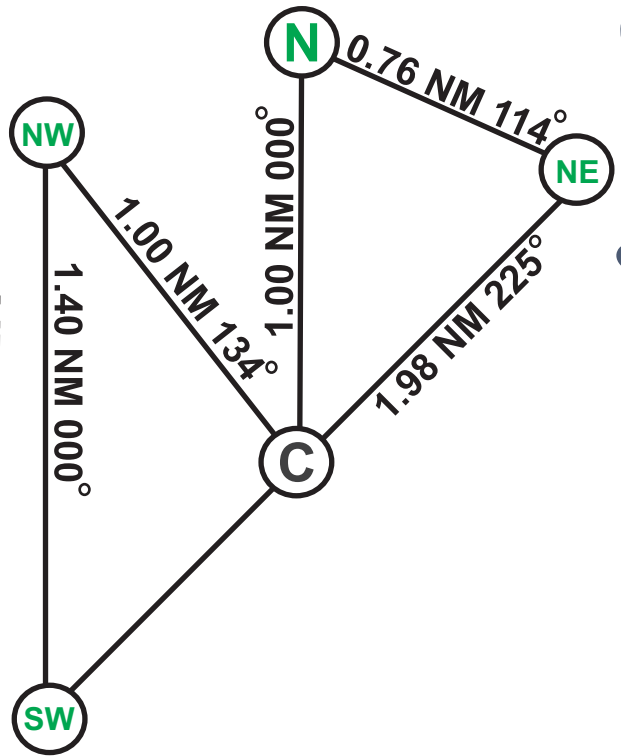

Team Jazzy
GEAR
WWW.TEAMJAZZY.COM

C-N-NW-SW-S-N-C

NOT FOR NAVIGATION

N 2

6.18 NM

SPINNAKER

Team Jazzy
GEAR
WWW.TEAMJAZZY.COM

C-N-NE-SW-NW-C

NOT FOR NAVIGATION

N 3

6.00 NM

SPINNAKER