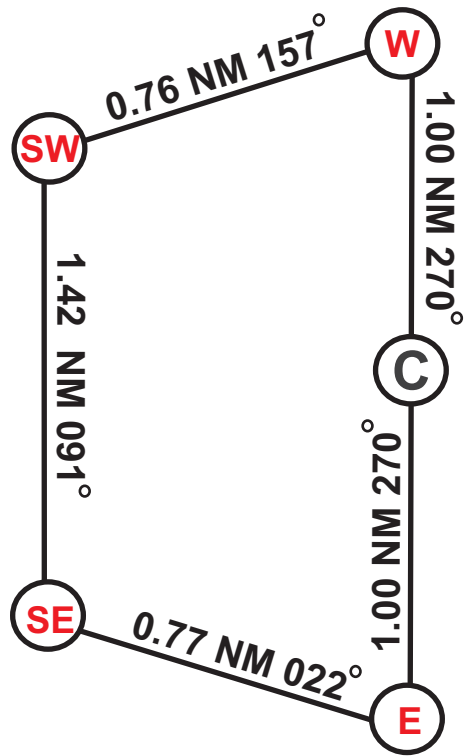

W 2

5.00 NM

SPINNAKER

Jazzy
GEAR
WWW.TEAMJAZZY.COM

C-W-SW-SE-E-C

NOT FOR NAVIGATION

W 3

6.00 NM

SPINNAKER