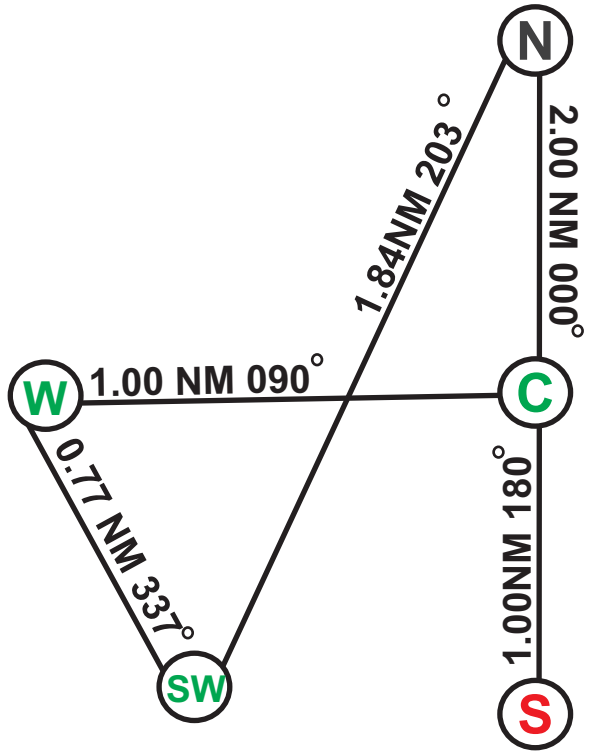

Team Jazzy
GEAR
WWW.TEAMJAZZY.COM

N-S-C-S-N

NOT FOR NAVIGATION

SW 1

6.64 NM

SPINNAKER

Team Jazzy
GEAR
WWW.TEAMJAZZY.COM

N-SW-W-C-S-N

NOT FOR NAVIGATION

SW 2

5.28 NM

SPINNAKER