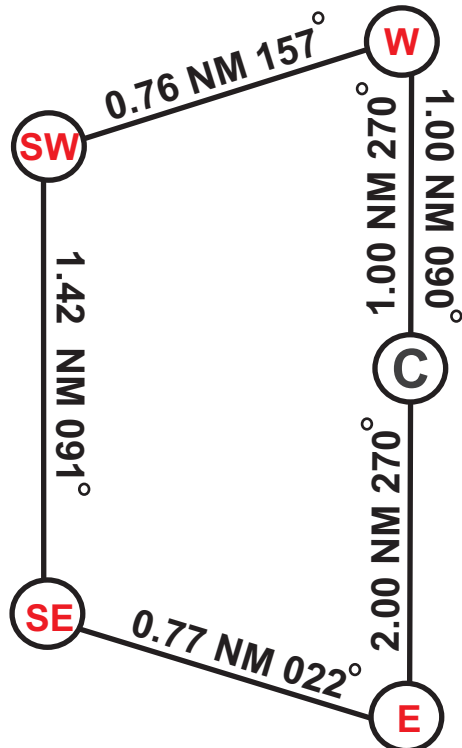

NE 2

4.95 NM

SPINNAKER

Jazzy
GEAR
WWW.TEAMJAZZY.COM

C-NE-NW-W-SW-C

NOT FOR NAVIGATION

NE 3

6.00 NM

SPINNAKER

Team Jazzy
GEAR
WWW.TEAMJAZZY.COM

N-SW-W-C-S-N

NOT FOR NAVIGATION

SW 2

5.28 NM

SPINNAKER

Team Jazzy
GEAR
WWW.TEAMJAZZY.COM

N-SW-SE-C-N

NOT FOR NAVIGATION

W 1

7.0 NM

SPINNAKER

Team Jazzy
GEAR
WWW.TEAMJAZZY.COM

C-W-SW-SE-E-W-C

NOT FOR NAVIGATION