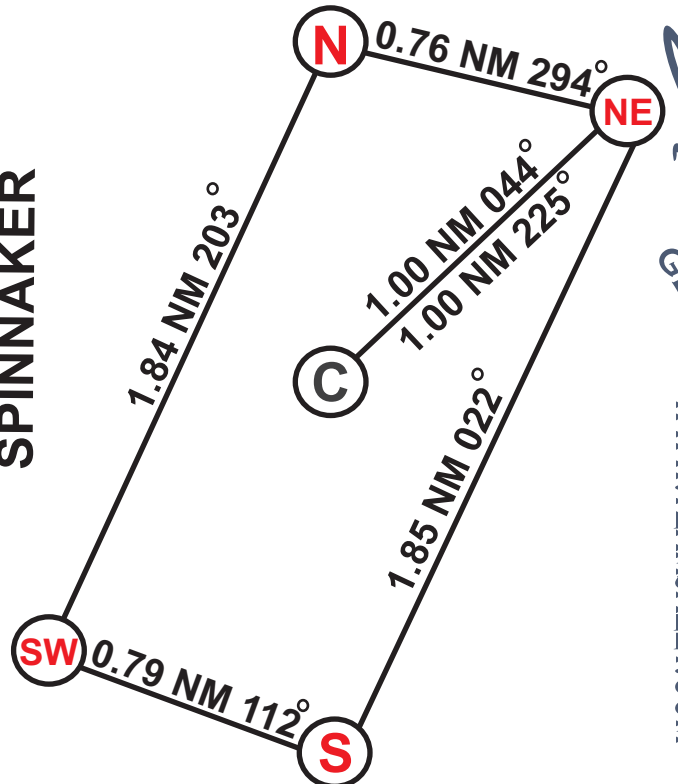

Team Jazzy
GEAR
WWW.TEAMJAZZY.COM

C-N-S-N-C

NOT FOR NAVIGATION

NE 1

7.22 NM

SPINNAKER